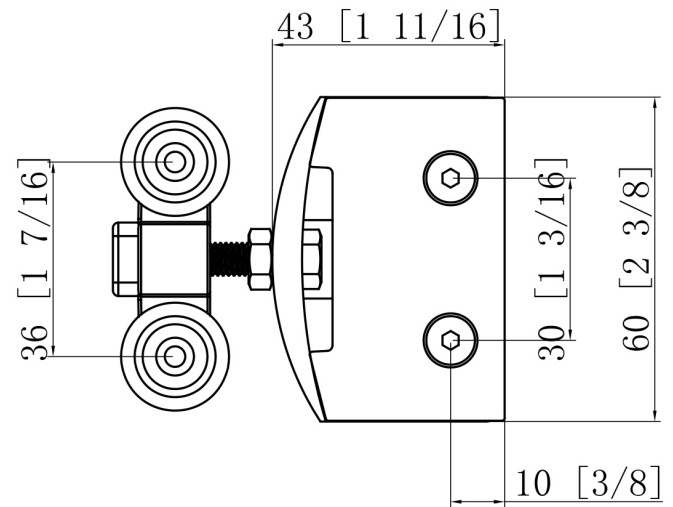

ROLLER ASSEMBLY

AQUEOUS
Bespoke shower doors.