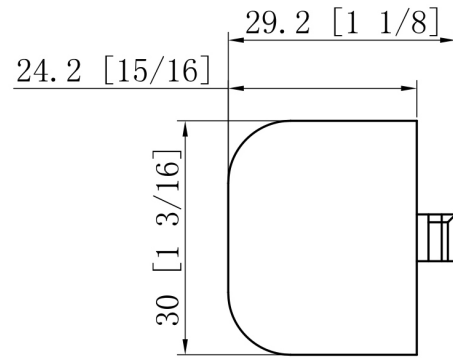

TOUCH

SOFT CLOSE

COLLISION BLOCK

AQUEOUS
Bespoke shower doors.