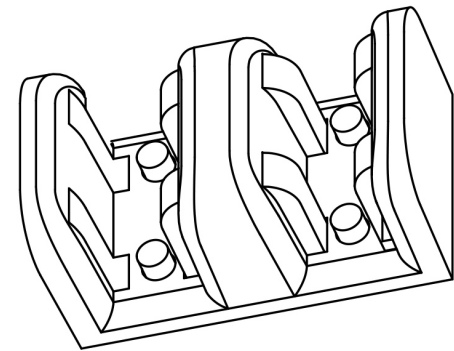

TOUCH

SOFT CLOSE

COLLISION BLOCK

AQUEOUS
Bespoke shower doors.