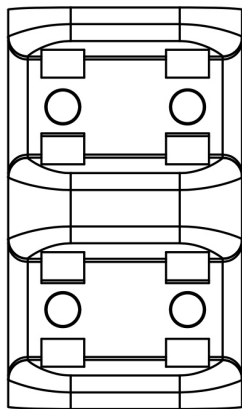

TOUCH

SOFT CLOSE

COLLISION BLOCK

AQUEOUS
Bespoke shower doors.