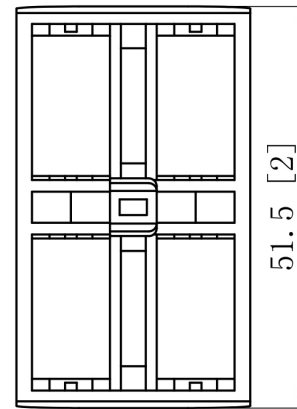

TOUCH

SOFT CLOSE

COLLISION BLOCK

AQUEOUS
Bespoke shower doors.