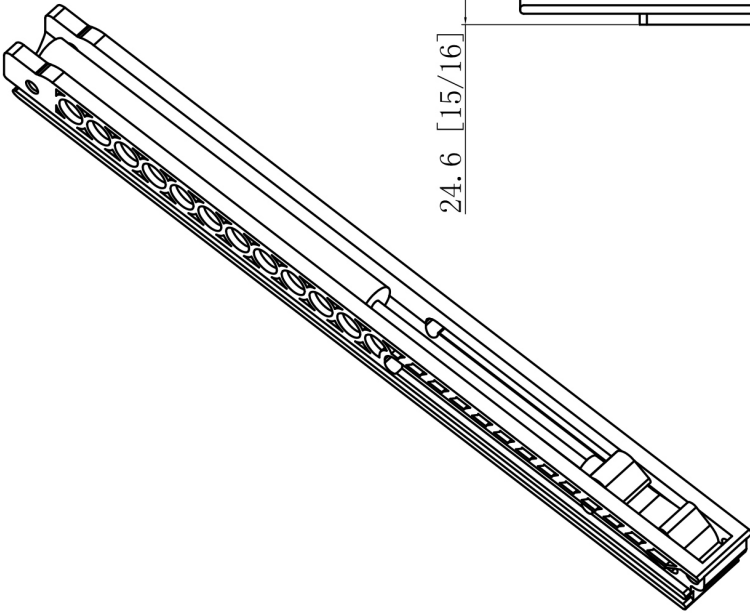

## CONFIGURATION DIMENSIONS:

**A: 60"**

MODEL WIDTH

**B: 62"**

MODEL HEIGHT

**C: 30 5/8"**

ACTUAL DOOR SIZE

**D: 27 1/4"**

## CONFIGURATION DIMENSIONS:

**A: 60"**  
MODEL WIDTH

**B: 76"**  
MODEL HEIGHT

**C: 30 5/8"**  
ACTUAL DOOR SIZE

**D: 27 1/4"**  
DOOR WIDTH FOR DOOR OPENING

**GLASS: 3/8"**

**TOUCH**  
SOFT CLOSE

**BOTTOM GUIDE**

# SOFT CLOSE DEVICE

21.5 [7/8]

260 [10 1/4]

24.6 [15/16]

**AQUEOUS**  
Bespoke shower doors.