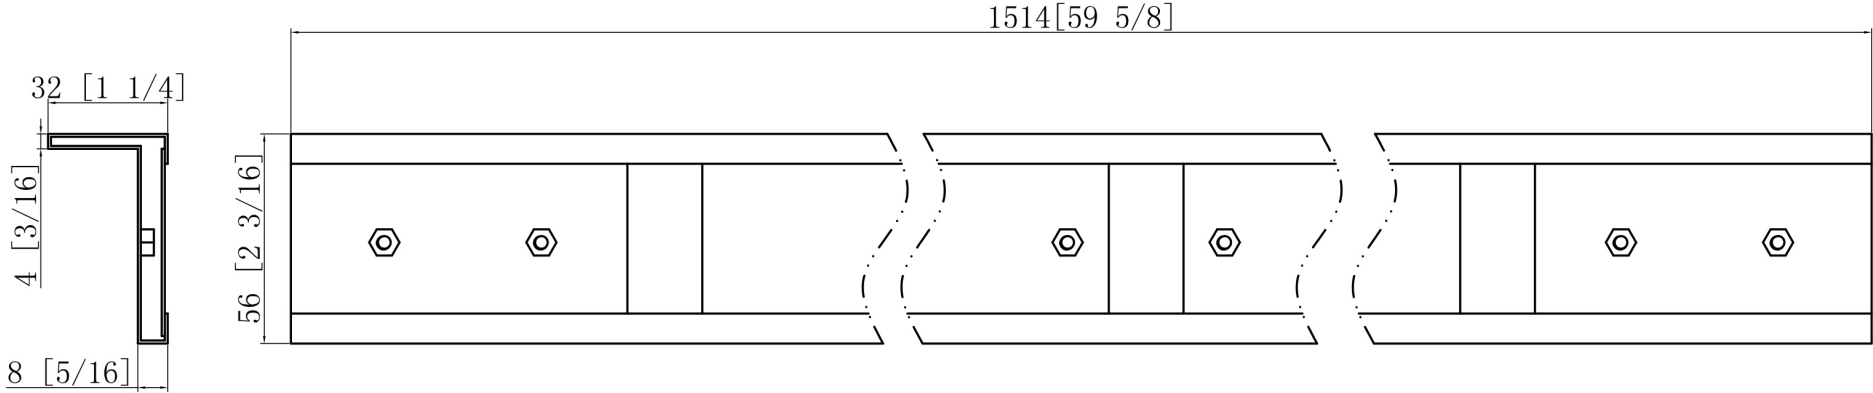

TOUCH

SOFT CLOSE

BOTTOM RAIL