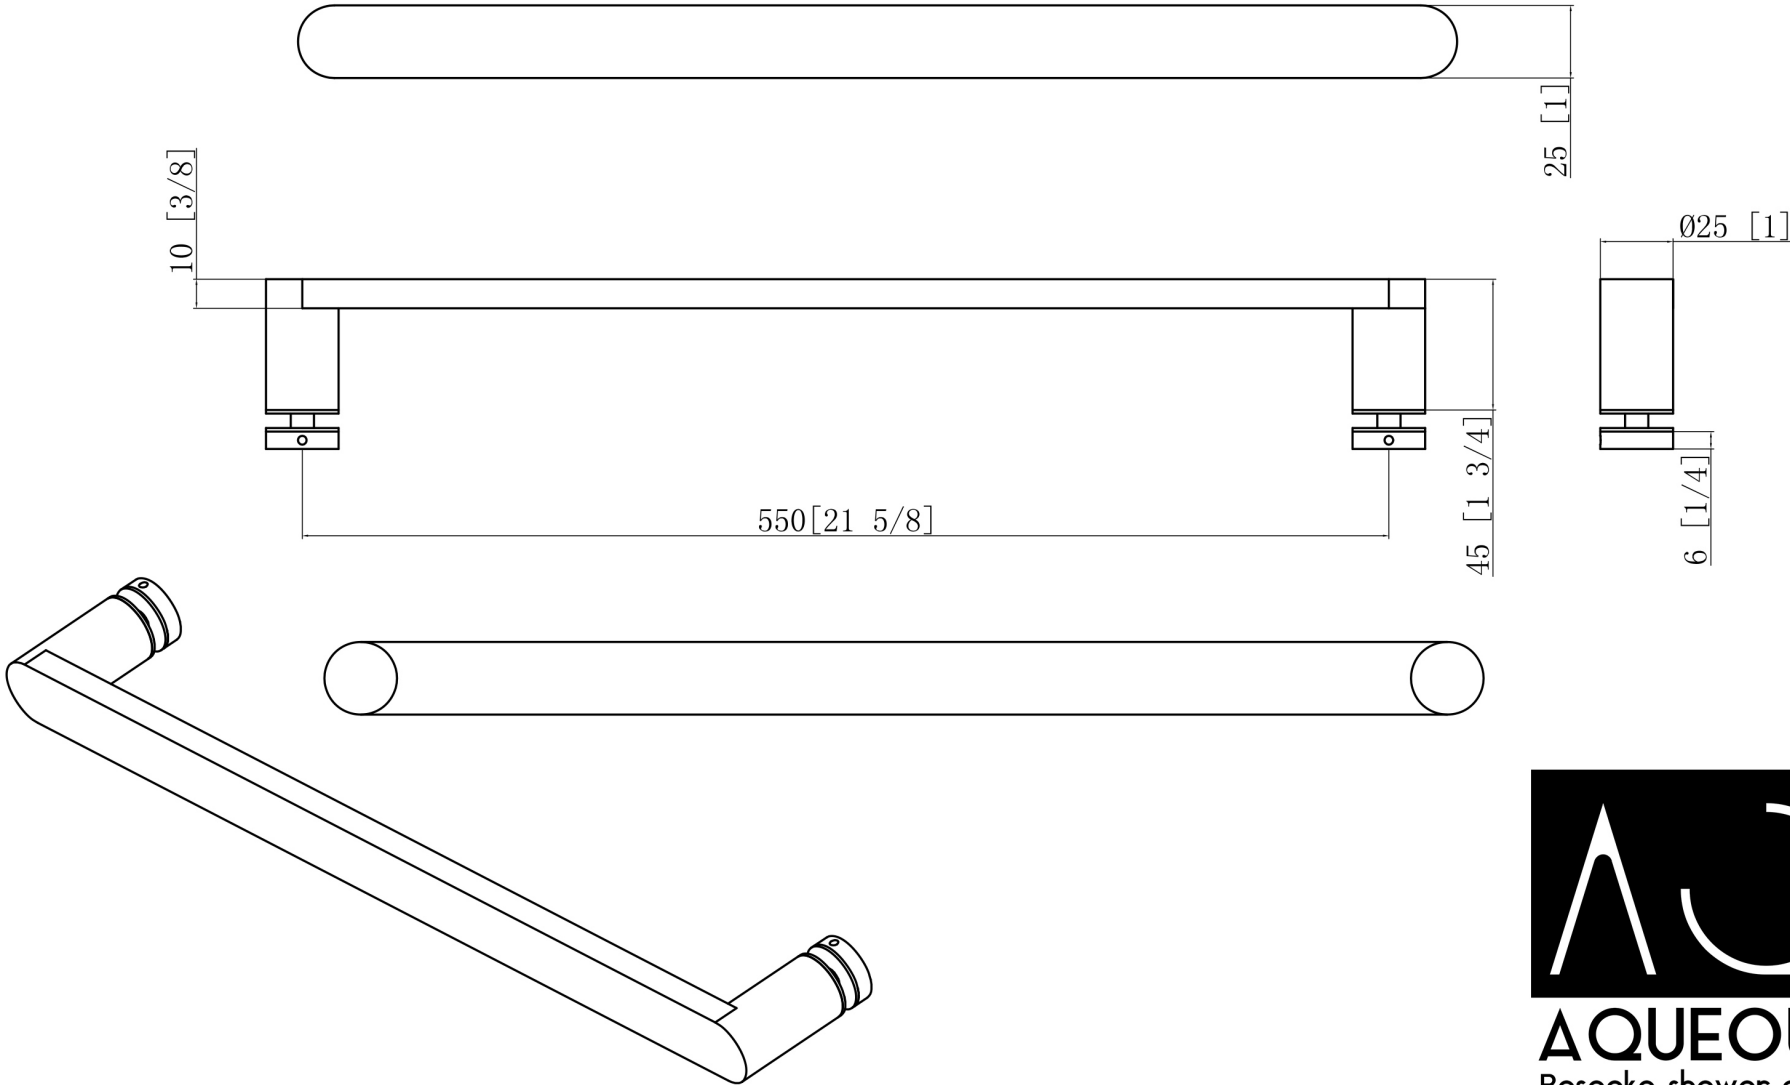

TOUCH

SOFT CLOSE

HANDLE

AQUEOUS
Bespoke shower doors.