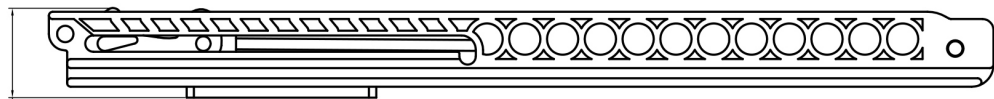

# SOFT CLOSE DEVICE

21.5 [7/8]

260 [10 1/4]

24.6 [15/16]

**AQUEOUS**  
Bespoke shower doors.