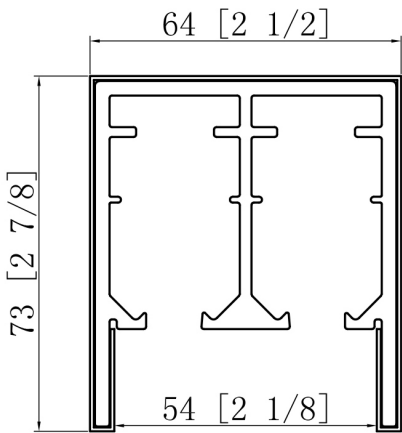

TOUCH
SOFT CLOSE

TOP RAIL