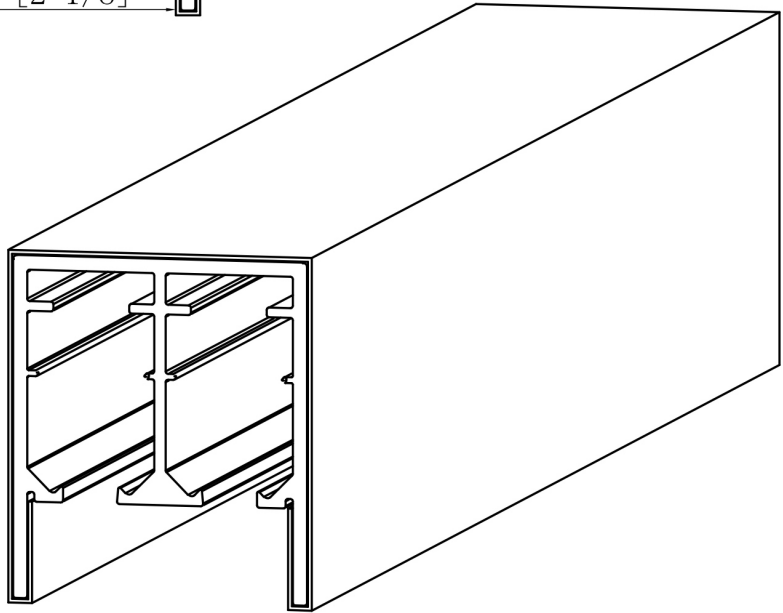

TOUCH
SOFT CLOSE

TOP RAIL