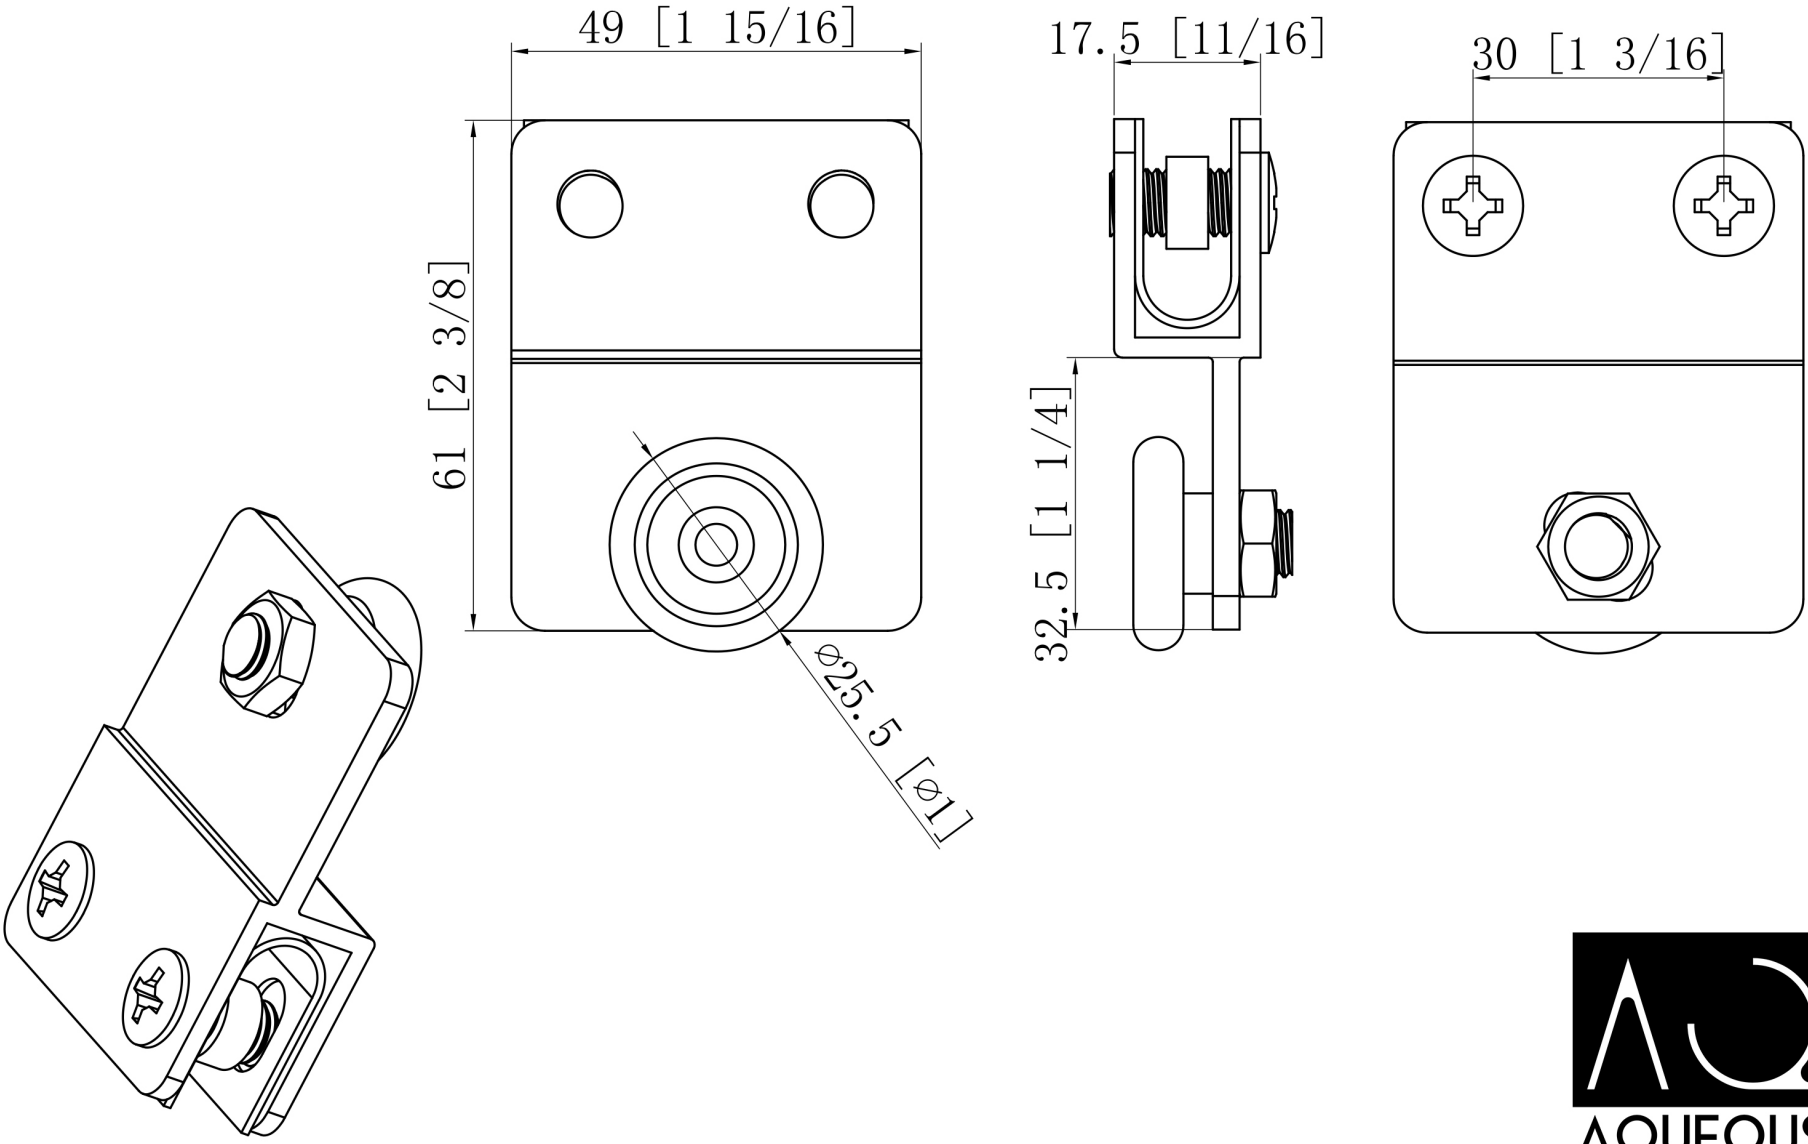

ELEMENT 1

SINGLE BARN DOOR

CLASSIC ROLLER