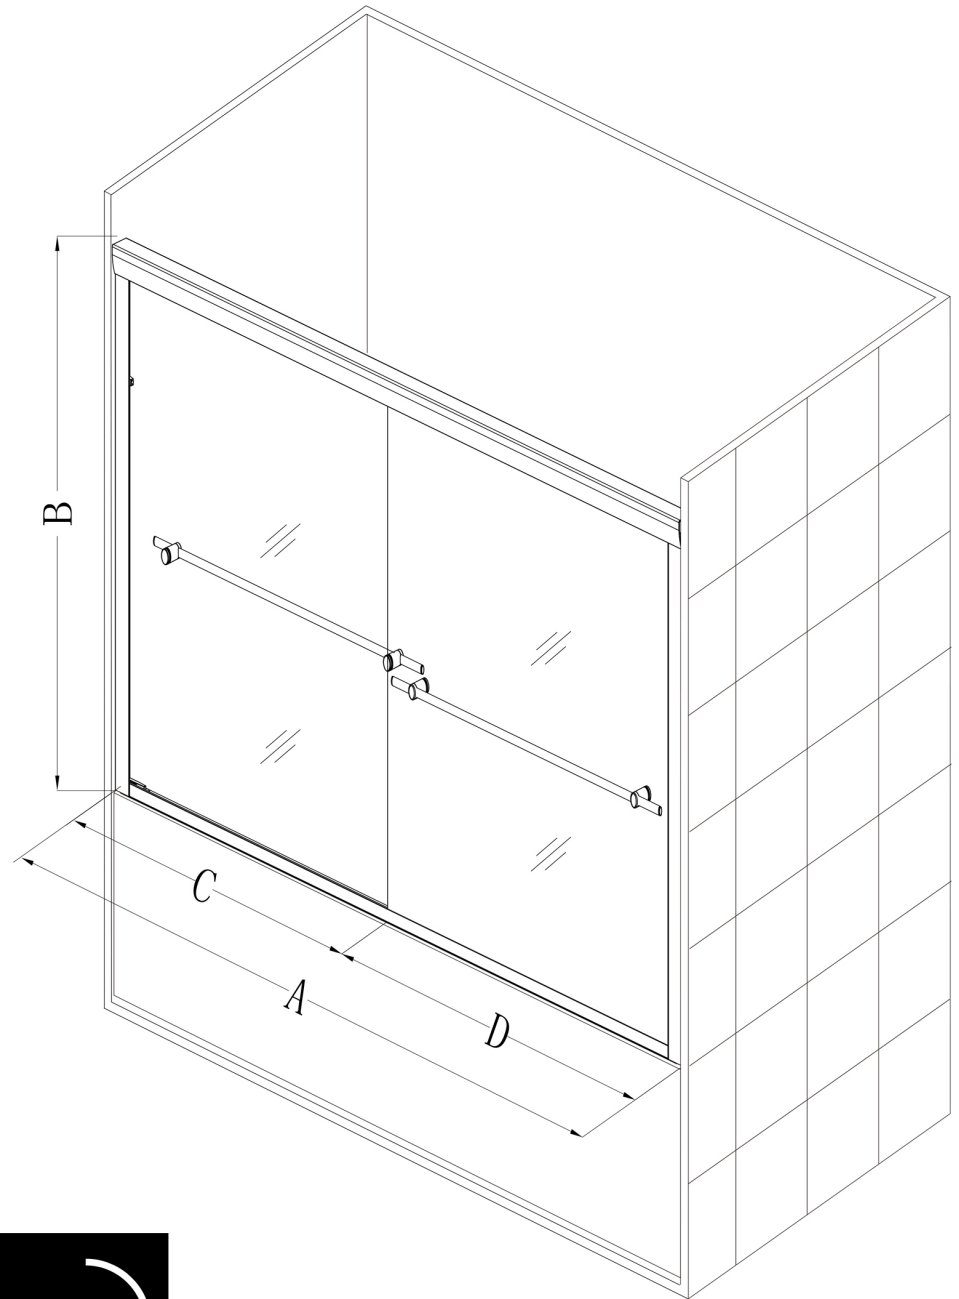

DOOR WIDTH FOR DOOR OPENING

GLASS: 5/16"

MP SERIES

TRADITIONAL BYPASS

60" W x 76" H

CONFIGURATION DIMENSIONS:

A: 60"

MODEL WIDTH

B: 76"

MODEL HEIGHT

C: 30 5/8"

ACTUAL DOOR SIZE

D: 27 1/8"

DOOR WIDTH FOR DOOR OPENING

GLASS: 3/8"

AQUEOUS
Bespoke shower doors.

MP SERIES

TRADITIONAL BYPASS

60" W x 62" H

CONFIGURATION DIMENSIONS:

A: 60"

MODEL WIDTH

B: 62"

MODEL HEIGHT

C: 30 5/8"

ACTUAL DOOR SIZE

D: 27 1/8"

DOOR WIDTH FOR DOOR OPENING

GLASS: 5/16"

ELEMENT 1

SINGLE BARN DOOR

BOTTOM GUIDE SET