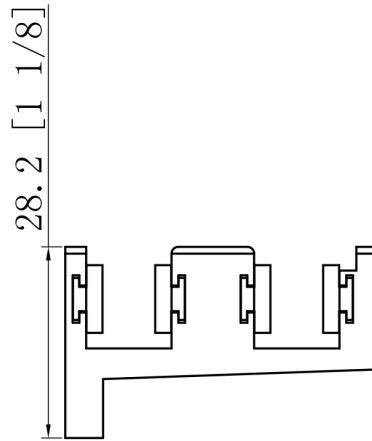

B: 76"

MODEL HEIGHT

C: 30 5/8"

ACTUAL DOOR SIZE

D: 27 1/8"

DOOR WIDTH FOR DOOR OPENING

GLASS: 3/8"

AQUEOUS
Bespoke shower doors.

MP SERIES

TRADITIONAL BYPASS

60" W x 62" H

CONFIGURATION DIMENSIONS:

A: 60"

MODEL WIDTH

B: 62"

MODEL HEIGHT

C: 30 5/8"

ACTUAL DOOR SIZE

D: 27 1/8"

DOOR WIDTH FOR DOOR OPENING

GLASS: 5/16"

ELEMENT 1

SINGLE BARN DOOR

BOTTOM GUIDE SET

RIGHT

28.2 [1 1/8]

LEFT

ELEMENT I

SINGLE BARN DOOR

TOWEL BAR

ELEMENT 1

SINGLE BARN DOOR