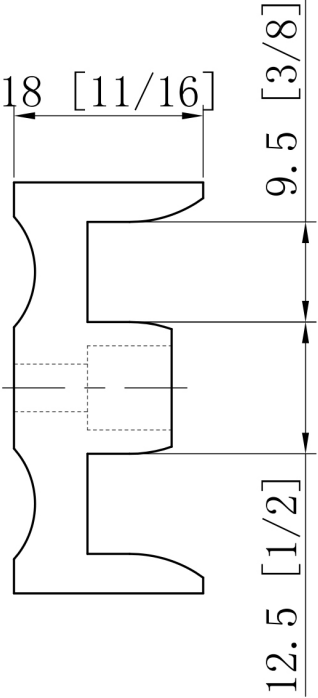

ELEMENT 1

SINGLE BARN DOOR

BUMPER BLOCK