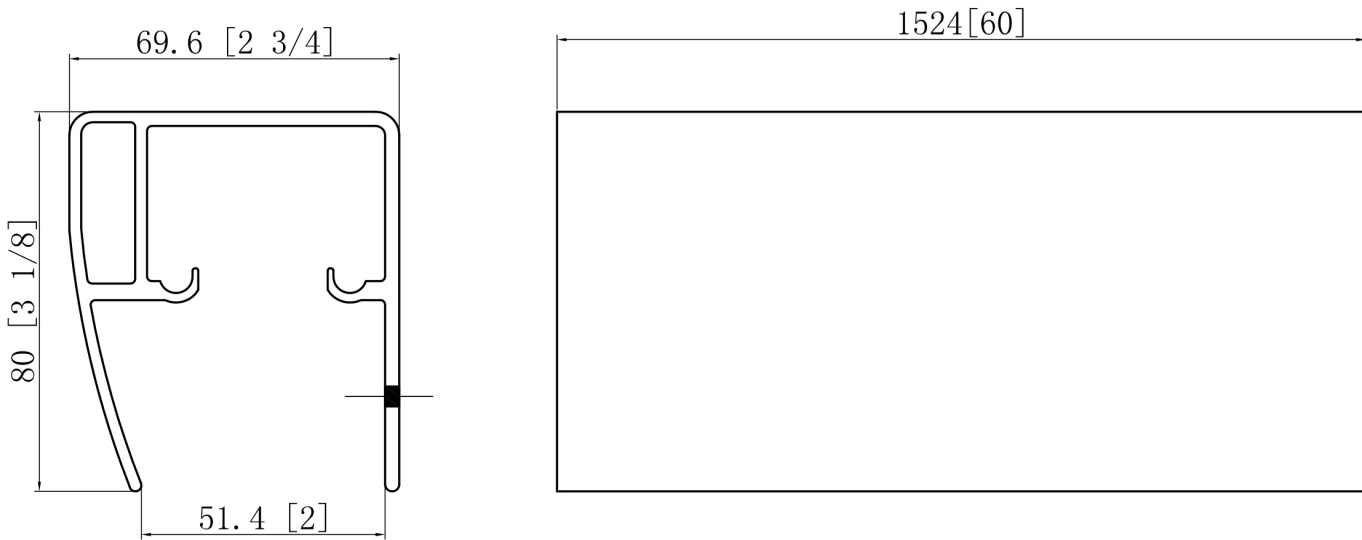

ELEMENT 1

SINGLE BARN DOOR

TOP HORIZONTAL RAIL