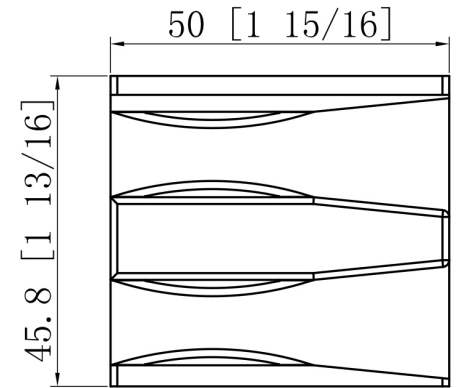

B: 76"

MODEL HEIGHT

C: 30 5/8"

ACTUAL DOOR SIZE

D: 27 1/8"

DOOR WIDTH FOR DOOR OPENING

GLASS: 3/8"

AQUEOUS
Bespoke shower doors.

MP SERIES

TRADITIONAL BYPASS

60" W x 62" H

CONFIGURATION DIMENSIONS:

A: 60"

MODEL WIDTH

B: 62"

MODEL HEIGHT

C: 30 5/8"

ACTUAL DOOR SIZE

D: 27 1/8"

DOOR WIDTH FOR DOOR OPENING

GLASS: 5/16"

ELEMENT 1

SINGLE BARN DOOR

BOTTOM GUIDE SET

RIGHT

28.2 [1 1/8]

LEFT

ELEMENT I

SINGLE BARN DOOR

TOWEL BAR

ELEMENT 1

SINGLE BARN DOOR