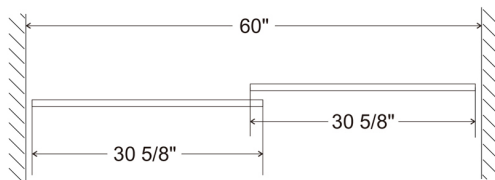

CONFIGURATION DIMENSIONS:

A: 60"

MODEL WIDTH

B: 72"

MODEL HEIGHT

C: 30 5/8"

ACTUAL DOOR SIZE

D: 27 1/8"

DOOR WIDTH FOR DOOR OPENING

GLASS: 5/16"

MP SERIES

TRADITIONAL BYPASS

60" W x 76" H

CONFIGURATION DIMENSIONS:

A: 60"

MODEL WIDTH

B: 76"

MODEL HEIGHT

C: 30 5/8"

ACTUAL DOOR SIZE

D: 27 1/8"

DOOR WIDTH FOR DOOR OPENING

GLASS: 3/8"

AQUEOUS
Bespoke shower doors.

MP SERIES

TRADITIONAL BYPASS

60" W x 62" H

CONFIGURATION DIMENSIONS:

A: 60"

MODEL WIDTH

B: 62"

MODEL HEIGHT