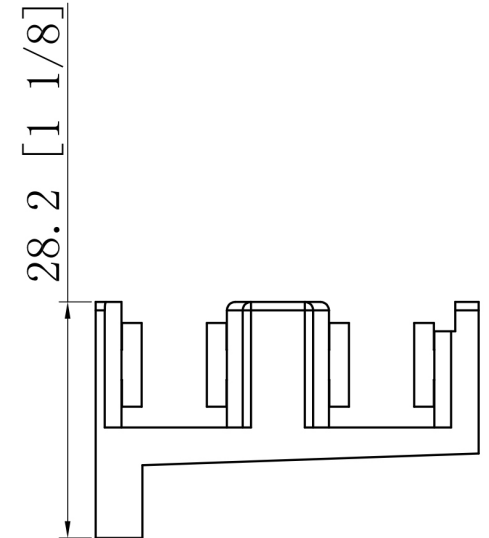

DOOR WIDTH FOR DOOR OPENING

GLASS: 5/16"

MP SERIES

TRADITIONAL BYPASS

60" W x 76" H

CONFIGURATION DIMENSIONS:

A: 60"

MODEL WIDTH

B: 76"

MODEL HEIGHT

C: 30 5/8"

ACTUAL DOOR SIZE

D: 27 1/8"

DOOR WIDTH FOR DOOR OPENING

GLASS: 3/8"

AQUEOUS
Bespoke shower doors.

C: 30 5/8"

ACTUAL DOOR SIZE

D: 27 1/8"

DOOR WIDTH FOR DOOR OPENING

GLASS: 5/16"

ELEMENT 1

SINGLE BARN DOOR

BOTTOM GUIDE SET

SINGLE BARN DOOR

TOP HORIZONTAL RAIL

ELEMENT 1

SINGLE BARN DOOR

BOTTOM GUIDE SET - MIDDLE

ELEMENT 1
SINGLE BARN DOOR

BOTTOM HORIZONTAL RAIL