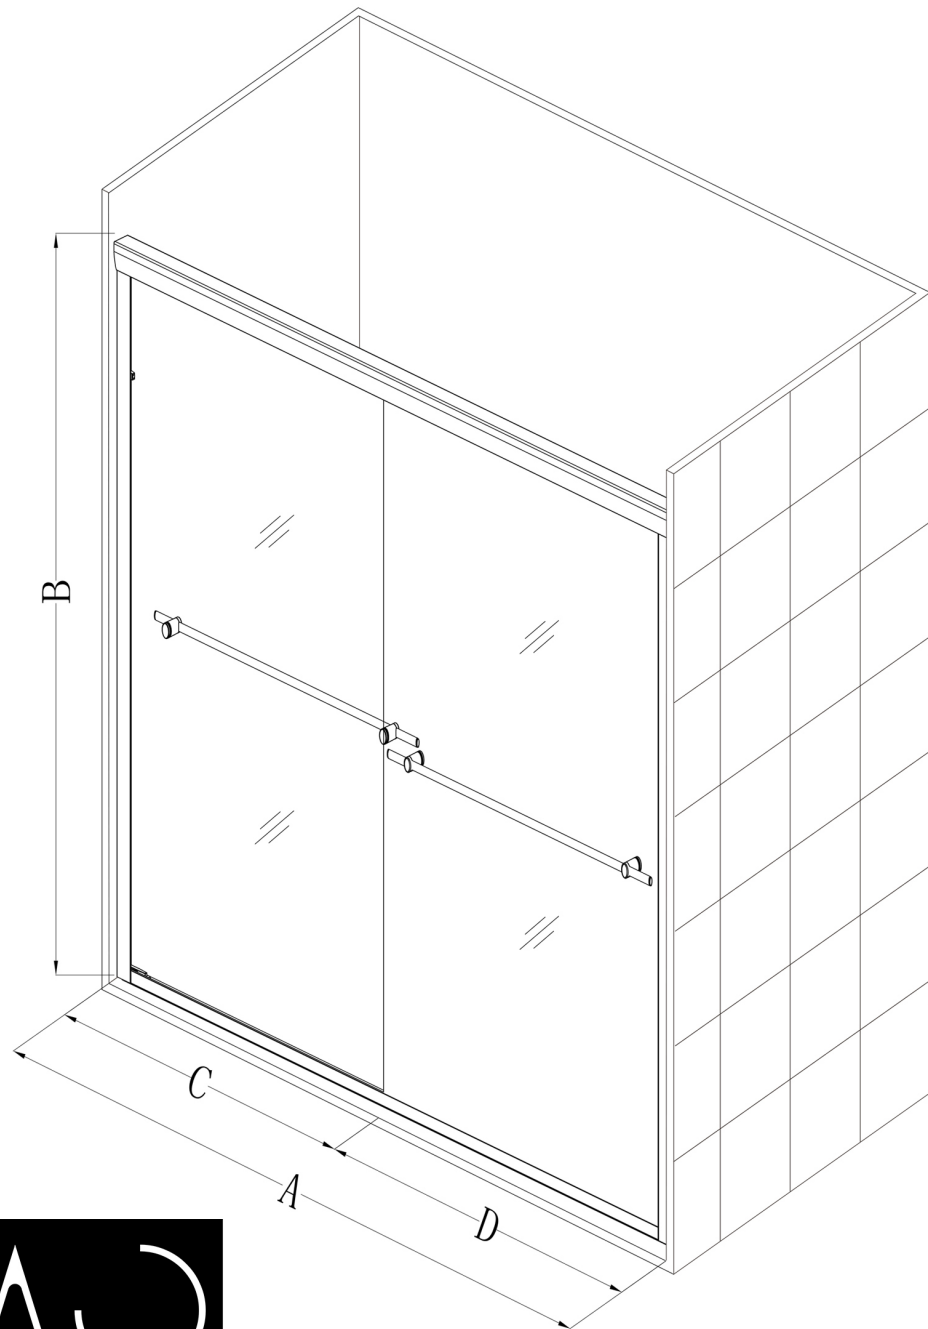

MP SERIES

TRADITIONAL BYPASS

48" W x 72" H

CONFIGURATION DIMENSIONS:

A: 48"

MODEL WIDTH

B: 72"

MODEL HEIGHT

C: 24 5/8"

ACTUAL DOOR SIZE

D: 21 1/8"

DOOR WIDTH FOR DOOR OPENING

GLASS: 5/16"

MP SERIES

TRADITIONAL BYPASS

60" W x 72" H

CONFIGURATION DIMENSIONS:

A: 60"

MODEL WIDTH

B: 72"

MODEL HEIGHT

C: 30 5/8"

ACTUAL DOOR SIZE

D: 27 1/8"

B: 76"

MODEL HEIGHT

C: 30 5/8"

ACTUAL DOOR SIZE

D: 27 1/8"

DOOR WIDTH FOR DOOR OPENING

GLASS: 3/8"

AQUEOUS
Bespoke shower doors.