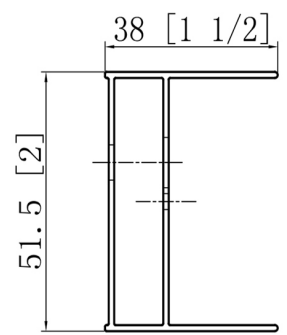

ELEMENT 1

SINGLE BARN DOOR

TOP HORIZONTAL RAIL