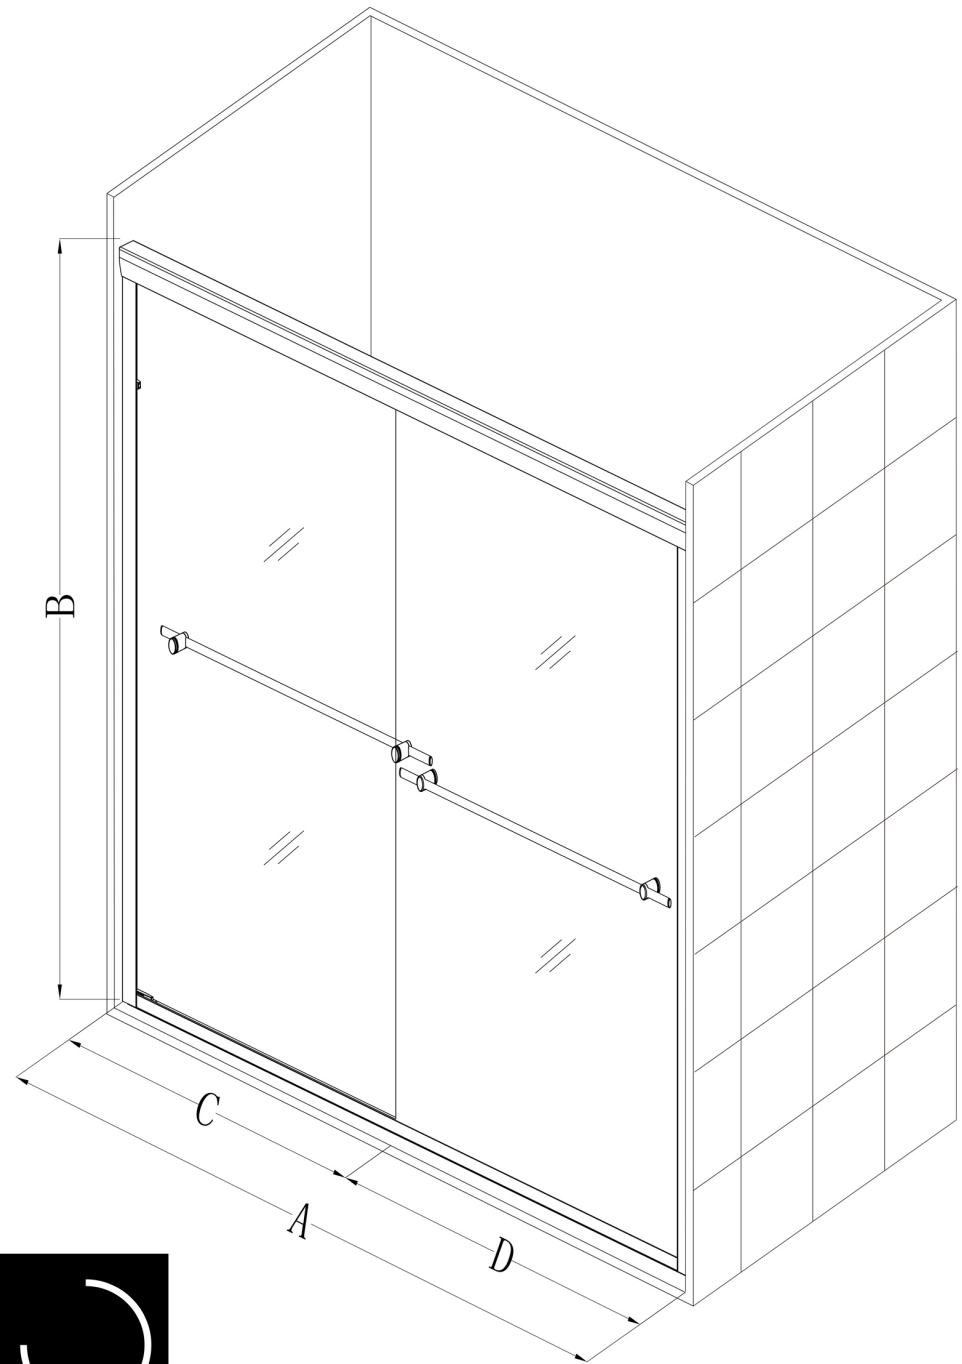

MP SERIES

TRADITIONAL BYPASS

48" W x 72" H

CONFIGURATION DIMENSIONS:

A: 48"

MODEL WIDTH

B: 72"

MODEL HEIGHT

CONFIGURATION DIMENSIONS:

A: 60"

MODEL WIDTH

B: 72"

MODEL HEIGHT

C: 30 5/8"

ACTUAL DOOR SIZE

D: 27 1/8"

DOOR WIDTH FOR DOOR OPENING

GLASS: 5/16"

MP SERIES

TRADITIONAL BYPASS

60" W x 76" H

CONFIGURATION DIMENSIONS:

A: 60"

MODEL WIDTH

B: 76"

MODEL HEIGHT

C: 30 5/8"

ACTUAL DOOR SIZE

D: 27 1/8"

DOOR WIDTH FOR DOOR OPENING

GLASS: 3/8"

AQUEOUS
Bespoke shower doors.