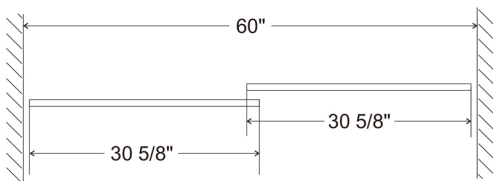

CONFIGURATION DIMENSIONS:

A: 60"

MODEL WIDTH

B: 72"

MODEL HEIGHT

C: 30 5/8"

ACTUAL DOOR SIZE

D: 27 1/8"

B: 76"

MODEL HEIGHT

C: 30 5/8"

ACTUAL DOOR SIZE

D: 27 1/8"

DOOR WIDTH FOR DOOR OPENING

GLASS: 3/8"

AQUEOUS
Bespoke shower doors.

MP SERIES

TRADITIONAL BYPASS

60" W x 62" H

CONFIGURATION DIMENSIONS:

A: 60"

MODEL WIDTH

B: 62"

MODEL HEIGHT

C: 30 5/8"

ACTUAL DOOR SIZE

D: 27 1/8"

DOOR WIDTH FOR DOOR OPENING

GLASS: 5/16"

ELEMENT 1

SINGLE BARN DOOR

BOTTOM GUIDE SET