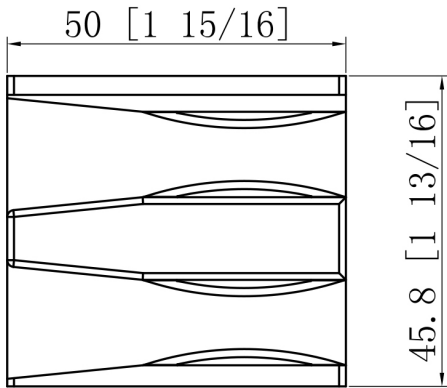

B: 76"

MODEL HEIGHT

C: 30 5/8"

ACTUAL DOOR SIZE

D: 27 1/8"

DOOR WIDTH FOR DOOR OPENING

GLASS: 3/8"

AQUEOUS
Bespoke shower doors.

MP SERIES

TRADITIONAL BYPASS

60" W x 62" H

CONFIGURATION DIMENSIONS:

A: 60"

MODEL WIDTH

B: 62"

MODEL HEIGHT

C: 30 5/8"

ACTUAL DOOR SIZE

D: 27 1/8"

DOOR WIDTH FOR DOOR OPENING

GLASS: 5/16"

ELEMENT 1

SINGLE BARN DOOR

BOTTOM GUIDE SET

RIGHT

28.2 [1 1/8]

LEFT

ELEMENT I

SINGLE BARN DOOR

TOWEL BAR

ELEMENT 1

SINGLE BARN DOOR