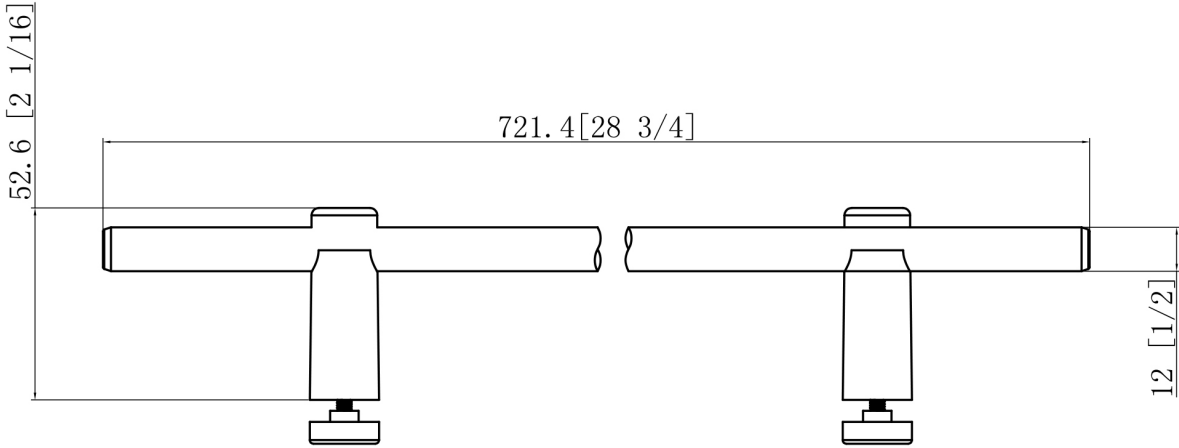

B: 76"

MODEL HEIGHT

C: 30 5/8"

ACTUAL DOOR SIZE

D: 27 1/8"

DOOR WIDTH FOR DOOR OPENING

GLASS: 3/8"

AQUEOUS
Bespoke shower doors.

MP SERIES

TRADITIONAL BYPASS

60" W x 62" H

CONFIGURATION DIMENSIONS:

A: 60"

MODEL WIDTH

B: 62"

MODEL HEIGHT

C: 30 5/8"

ACTUAL DOOR SIZE

D: 27 1/8"

DOOR WIDTH FOR DOOR OPENING

GLASS: 5/16"

ELEMENT 1

SINGLE BARN DOOR

BOTTOM GUIDE SET

RIGHT

28.2 [1 1/8]

LEFT

ELEMENT I

SINGLE BARN DOOR

TOWEL BAR

ELEMENT 1

SINGLE BARN DOOR