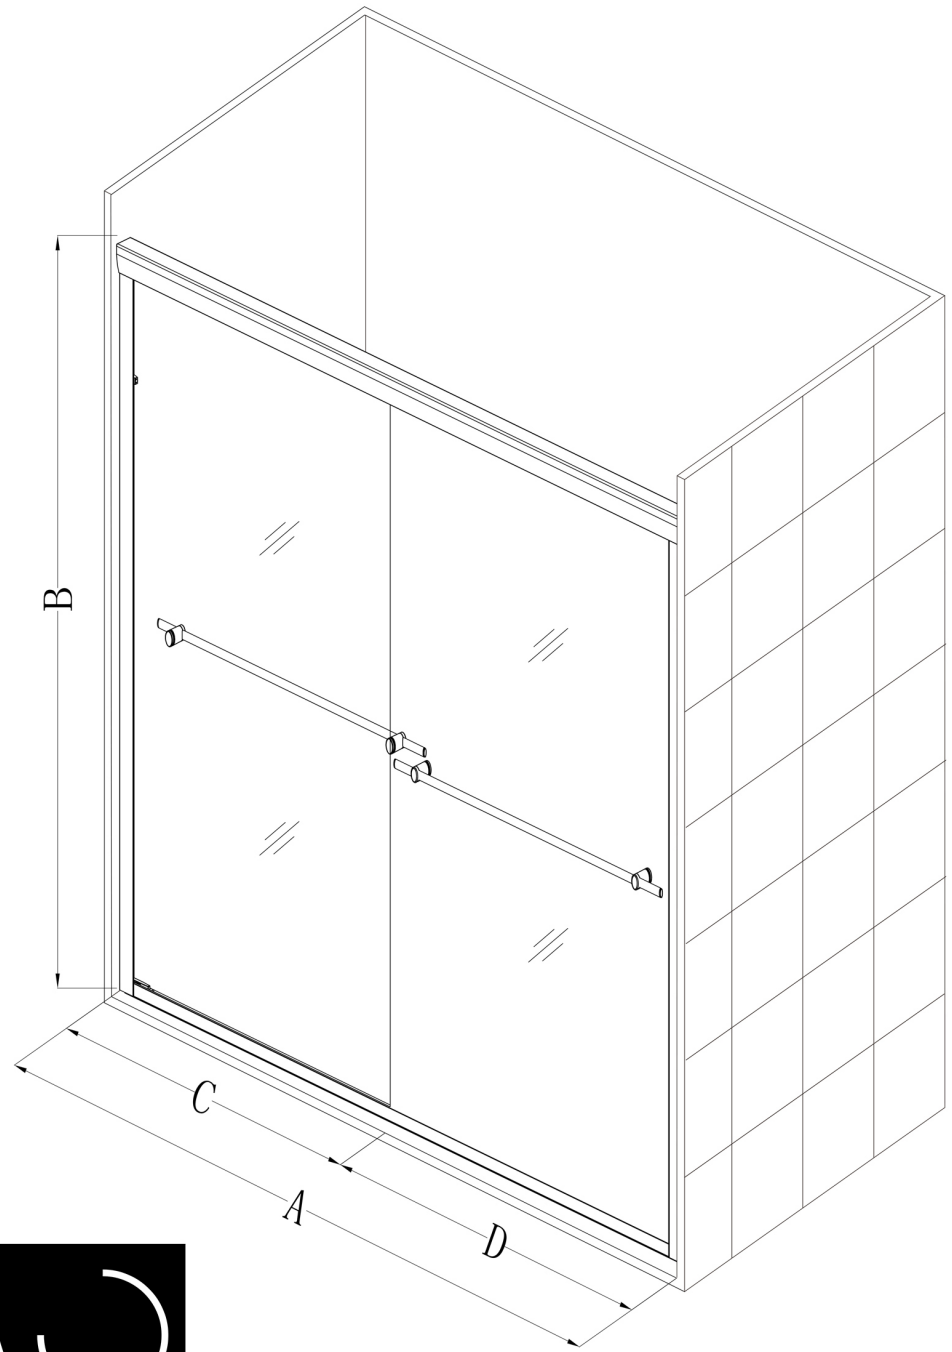

DOOR WIDTH FOR DOOR OPENING

GLASS: 5/16"

MP SERIES

TRADITIONAL BYPASS

60" W x 76" H

CONFIGURATION DIMENSIONS:

A: 60"

MODEL WIDTH

B: 76"

MODEL HEIGHT

C: 30 5/8"

ACTUAL DOOR SIZE

D: 27 1/8"

DOOR WIDTH FOR DOOR OPENING

GLASS: 3/8"

AQUEOUS
Bespoke shower doors.

MP SERIES

TRADITIONAL BYPASS

60" W x 62" H

CONFIGURATION DIMENSIONS:

A: 60"

MODEL WIDTH

B: 62"

MODEL HEIGHT

C: 30 5/8"

ACTUAL DOOR SIZE

D: 27 1/8"

DOOR WIDTH FOR DOOR OPENING

GLASS: 5/16"

ELEMENT 1

SINGLE BARN DOOR

BOTTOM GUIDE SET