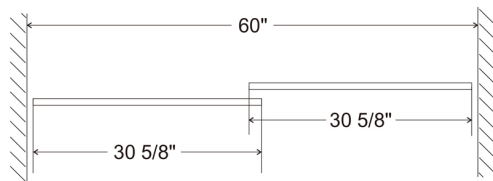

CONFIGURATION DIMENSIONS:

A: 60"

MODEL WIDTH

B: 72"

MODEL HEIGHT

C: 30 5/8"

ACTUAL DOOR SIZE

D: 27 1/8"

DOOR WIDTH FOR DOOR OPENING

GLASS: 5/16"

MP SERIES

TRADITIONAL BYPASS

60" W x 76" H

CONFIGURATION DIMENSIONS:

A: 60"

MODEL WIDTH

B: 76"

MODEL HEIGHT

C: 30 5/8"

ACTUAL DOOR SIZE

D: 27 1/8"

DOOR WIDTH FOR DOOR OPENING

GLASS: 3/8"

AQUEOUS
Bespoke shower doors.

MP SERIES

TRADITIONAL BYPASS

60" W x 62" H

CONFIGURATION DIMENSIONS:

A: 60"

MODEL WIDTH

B: 62"

MODEL HEIGHT