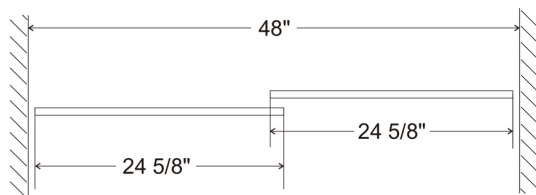

MP SERIES

TRADITIONAL BYPASS

48" W x 72" H

CONFIGURATION DIMENSIONS:

A: 48"

MODEL WIDTH

B: 72"

MODEL HEIGHT

C: 24 5/8"

ACTUAL DOOR SIZE

D: 21 1/8"

DOOR WIDTH FOR DOOR OPENING

GLASS: 5/16"

MP SERIES

TRADITIONAL BYPASS

60" W x 72" H

CONFIGURATION DIMENSIONS:

A: 60"

MODEL WIDTH

B: 72"

MODEL HEIGHT

C: 30 5/8"

ACTUAL DOOR SIZE

D: 27 1/8"

MP SERIES

TRADITIONAL BYPASS

60" W x 62" H

CONFIGURATION DIMENSIONS:

A: 60"

MODEL WIDTH

B: 62"

MODEL HEIGHT