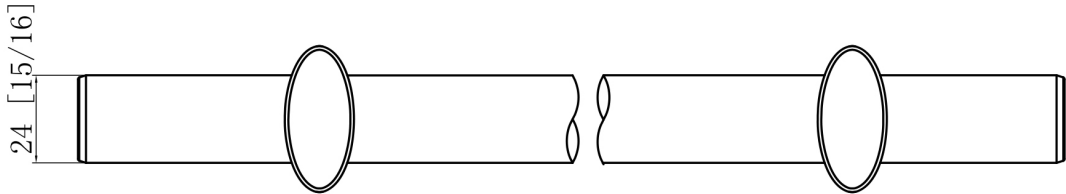

CONFIGURATION DIMENSIONS:

A: 60"

MODEL WIDTH

B: 72"

MODEL HEIGHT

C: 30 5/8"

ACTUAL DOOR SIZE

D: 27 1/8"

B: 76"

MODEL HEIGHT

C: 30 5/8"

ACTUAL DOOR SIZE

D: 27 1/8"

DOOR WIDTH FOR DOOR OPENING

GLASS: 3/8"

AQUEOUS
Bespoke shower doors.

C: 30 5/8"

ACTUAL DOOR SIZE

D: 27 1/8"

DOOR WIDTH FOR DOOR OPENING

GLASS: 5/16"

ELEMENT 1

SINGLE BARN DOOR

BOTTOM GUIDE SET

RIGHT

28.2 [1 1/8]

LEFT

ELEMENT I

SINGLE BARN DOOR

TOWEL BAR

ELEMENT 1

SINGLE BARN DOOR