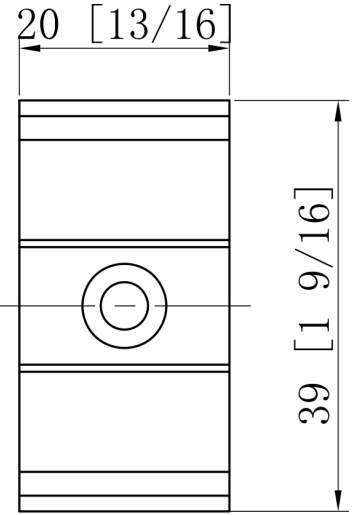

ELEMENT 1

SINGLE BARN DOOR

BUMPER BLOCK