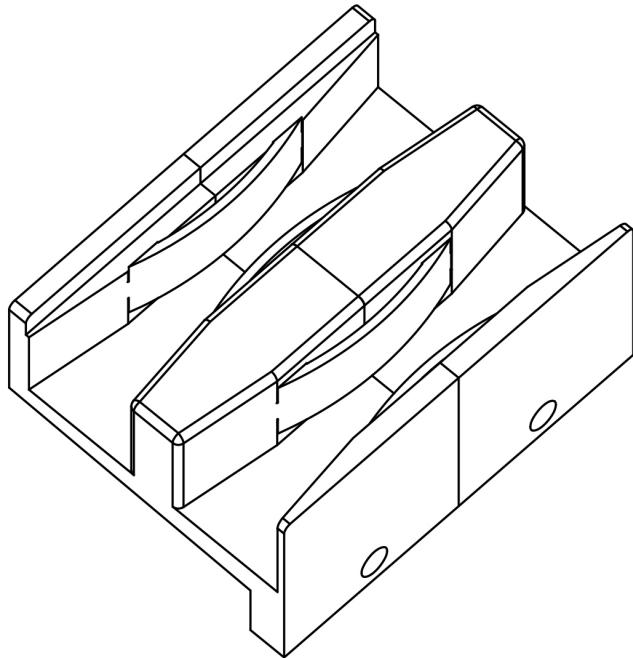

DOOR WIDTH FOR DOOR OPENING

GLASS: 5/16"

MP SERIES

TRADITIONAL BYPASS

60" W x 76" H

CONFIGURATION DIMENSIONS:

A: 60"

MODEL WIDTH

B: 76"

MODEL HEIGHT

C: 30 5/8"

ACTUAL DOOR SIZE

D: 27 1/8"

DOOR WIDTH FOR DOOR OPENING

GLASS: 3/8"

AQUEOUS
Bespoke shower doors.

C: 30 5/8"

ACTUAL DOOR SIZE

D: 27 1/8"

DOOR WIDTH FOR DOOR OPENING

GLASS: 5/16"

ELEMENT 1

SINGLE BARN DOOR

BOTTOM GUIDE SET

SINGLE BARN DOOR

TOP HORIZONTAL RAIL

ELEMENT 1

SINGLE BARN DOOR

BOTTOM GUIDE SET - MIDDLE

ELEMENT 1
SINGLE BARN DOOR

BOTTOM HORIZONTAL RAIL