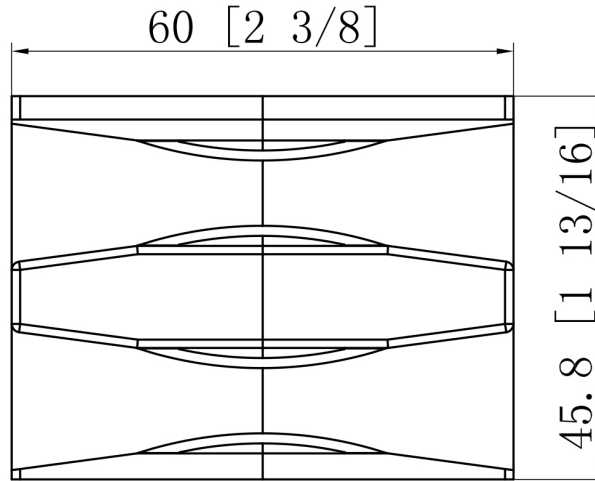

DOOR WIDTH FOR DOOR OPENING

GLASS: 5/16"

MP SERIES

TRADITIONAL BYPASS

60" W x 76" H

CONFIGURATION DIMENSIONS:

A: 60"

MODEL WIDTH

C: 30 5/8"

ACTUAL DOOR SIZE

D: 27 1/8"

DOOR WIDTH FOR DOOR OPENING

GLASS: 5/16"

ELEMENT 1

SINGLE BARN DOOR

BOTTOM GUIDE SET

RIGHT

28.2 [1 1/8]

LEFT

ELEMENT I

SINGLE BARN DOOR

TOWEL BAR

ELEMENT 1

SINGLE BARN DOOR

SINGLE BARN DOOR

TOP HORIZONTAL RAIL

ELEMENT 1

SINGLE BARN DOOR

BOTTOM GUIDE SET - MIDDLE

ELEMENT 1
SINGLE BARN DOOR

BOTTOM HORIZONTAL RAIL