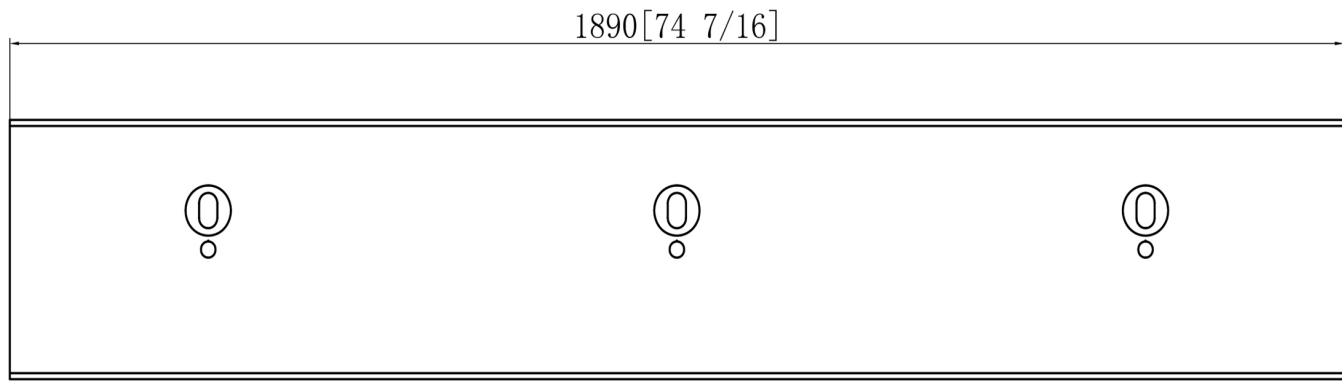

ELEMENT 1

SINGLE BARN DOOR

TOP HORIZONTAL RAIL