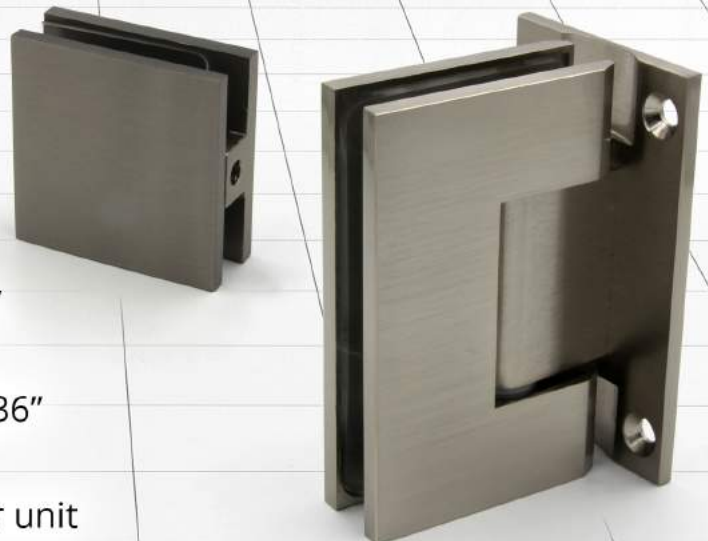

PRODUCT SPECS

- **Glass:** 3/8" clear tempered
- **Unit Widths:** 34-36" | 46-48" | 58-60"
- **Unit Heights:** 72" | 76" | 80" | 84"
- **Door Widths:** 28" | 30" | 32" | 34" | 36"
- **Lead Time:** 5-8 business days
- **Installation Time:** 45-75 minutes per unit