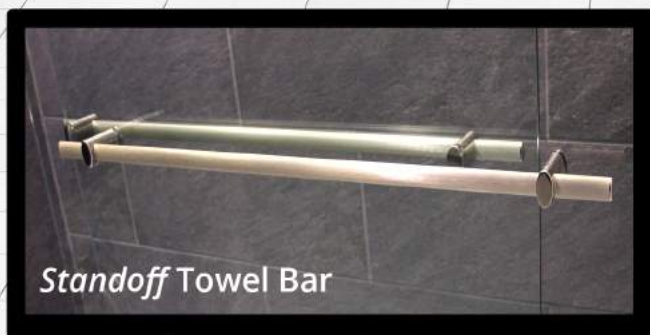

### HARDWARE FINISHES

- CHROME
- BRUSHED NICKEL

Standoff Towel Bar

All MP Series shower doors come with two of our sleek, modern *Standoff Towel Bars*, easily accessible both inside and outside of the shower enclosure