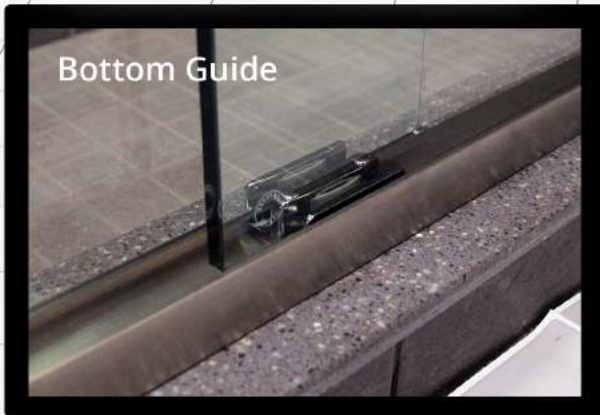

Bottom Guide